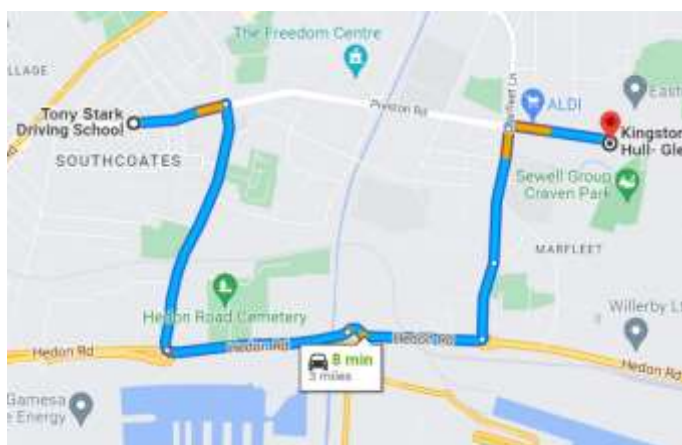

Roadworks on Preston Road and Southcoates Lane affecting Bishop Burton College service BC6 from 14 November

Phase 1 from 14th November.

Preston Road eastbound will be closed. This will affect the morning journey only. Students will need to board on Southcoates Lane, Hedon Road or Marfleet Lane. We will stop at all bus stops on the diversion.

During Phase 2 Preston Road westbound will be closed. This will affect the afternoon journey only. Students will have to alight at Marfleet Lane, Hedon Road or Southcoates Lane. We will stop at all bus stops on the diversion.

Phase 1 and 2 Diversion route.

Phase 3 onwards from 23rd November to 12th December.

Southcoates Lane will be closed between Preston Road and Holderness Road. We will divert morning and evening via Southcoates Lane, Old Hedon Road and Mount Pleasant.

Students will have to board on Southcoates Lane or Old Hedon Road. We will stop at all bus stops on the diversion route. Please note that there are NO BUS STOPS on Mount Pleasant.

Phase 3 Diversion route